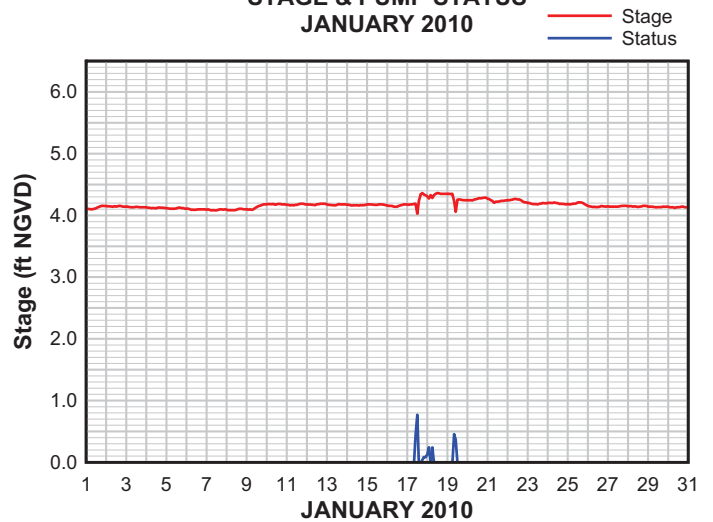

P3_HW_30DAY_Pairs.grf

PUMP STATION 4 STAGE & PUMP STATUS JANUARY 2010

P4_HW_30DAY_Pairs.grf