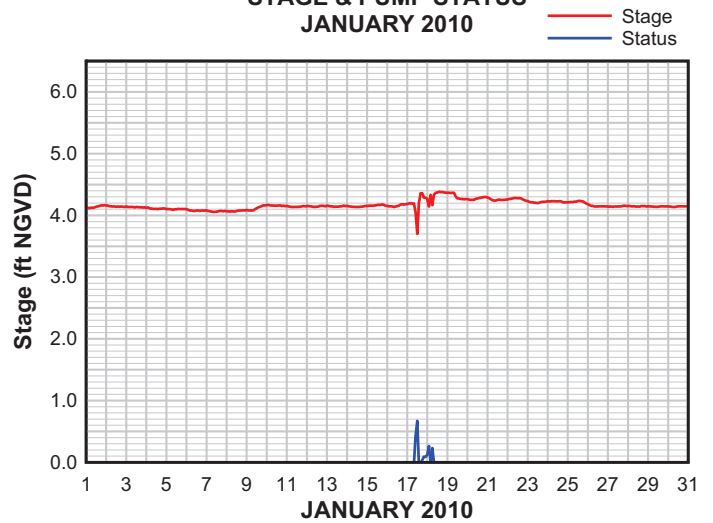

P5_HW_30DAY_Pairs.grf

PUMP STATION 6 STAGE & PUMP STATUS JANUARY 2010

P6_HW_30DAY_Pairs.grf