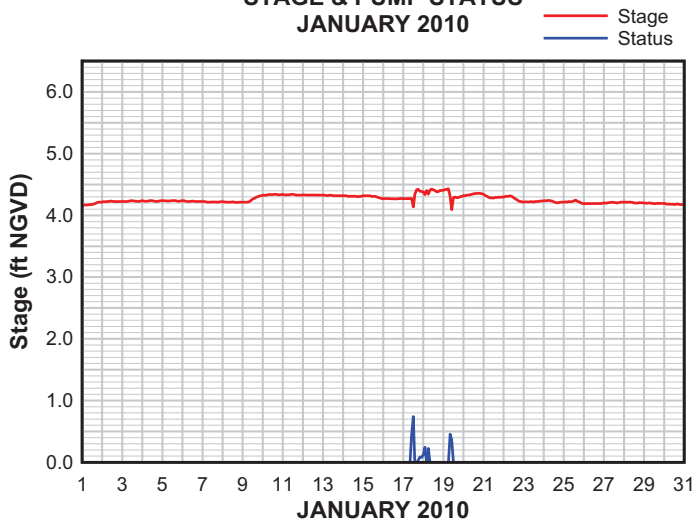

PUMP STATION 3 STAGE & PUMP STATUS JANUARY 2010

P3_HW_30DAY_Pairs.grf