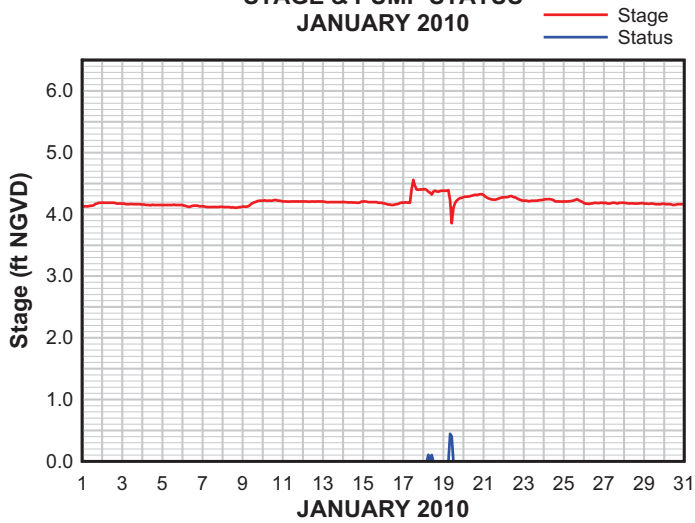

### PUMP STATION 1 STAGE & PUMP STATUS JANUARY 2010

P1\_HW\_30DAY\_Pairs.grf