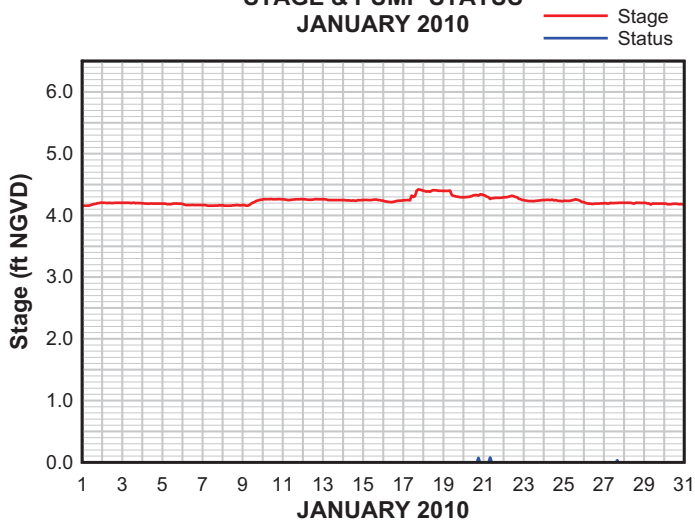

PUMP STATION 5 STAGE & PUMP STATUS JANUARY 2010

P5_HW_30DAY_Pairs.grf