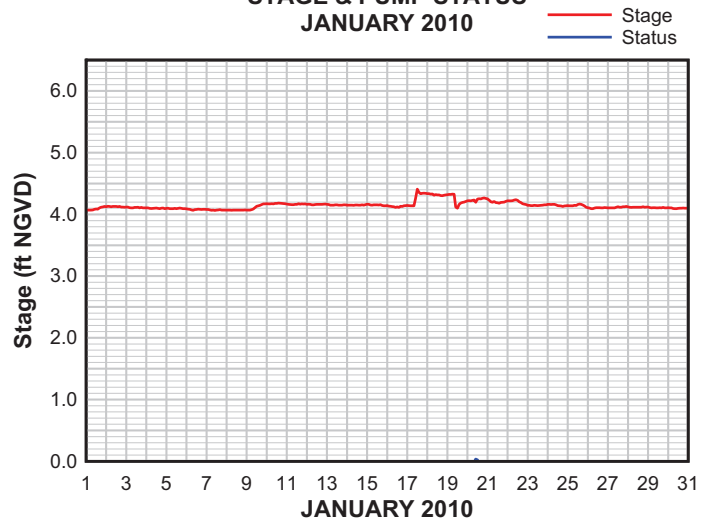

P1_HW_30DAY_Pairs.grf

PUMP STATION 2 STAGE & PUMP STATUS JANUARY 2010

P2_HW_30DAY_Pairs.grf