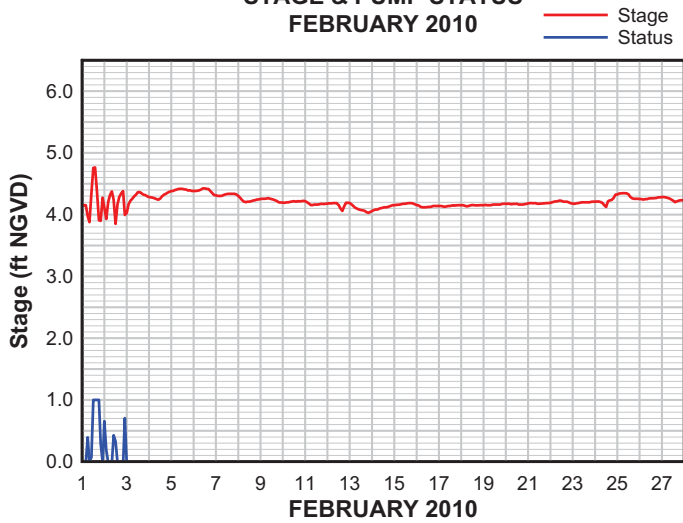

STAGES & PUMPS STATUS - FEBRUARY 2010

PUMP STATION 1 STAGE & PUMP STATUS FEBRUARY 2010

PUMP STATION 2 STAGE & PUMP STATUS FEBRUARY 2010

PUMP STATION 3 STAGE & PUMP STATUS FEBRUARY 2010

PUMP STATION 4 STAGE & PUMP STATUS FEBRUARY 2010

PUMP STATION 5 STAGE & PUMP STATUS FEBRUARY 2010

PUMP STATION 6 STAGE & PUMP STATUS FEBRUARY 2010