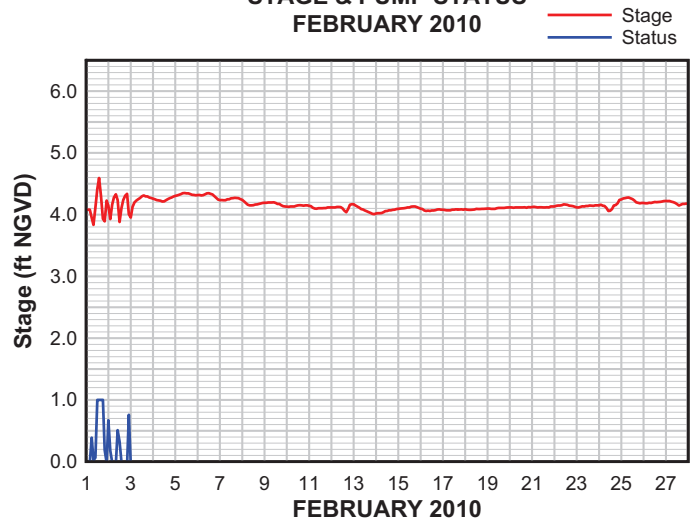

STAGES & PUMPS STATUS - FEBRUARY 2010

PUMP STATION 1 STAGE & PUMP STATUS FEBRUARY 2010

PUMP STATION 2 STAGE & PUMP STATUS FEBRUARY 2010

PUMP STATION 3 STAGE & PUMP STATUS FEBRUARY 2010

PUMP STATION 4 STAGE & PUMP STATUS FEBRUARY 2010

PUMP STATION 5 STAGE & PUMP STATUS FEBRUARY 2010

PUMP STATION 6 STAGE & PUMP STATUS FEBRUARY 2010