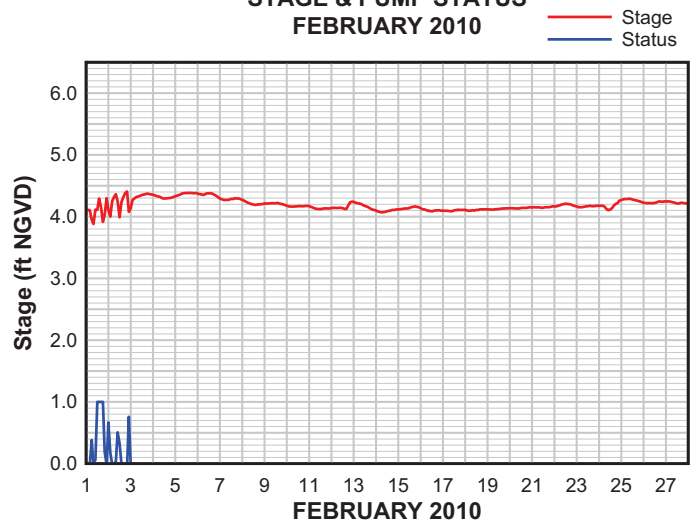

STAGES & PUMPS STATUS - FEBRUARY 2010

PUMP STATION 1 STAGE & PUMP STATUS FEBRUARY 2010

PUMP STATION 2 STAGE & PUMP STATUS FEBRUARY 2010

PUMP STATION 3 STAGE & PUMP STATUS FEBRUARY 2010

PUMP STATION 4 STAGE & PUMP STATUS FEBRUARY 2010

PUMP STATION 5 STAGE & PUMP STATUS FEBRUARY 2010

PUMP STATION 6 STAGE & PUMP STATUS FEBRUARY 2010