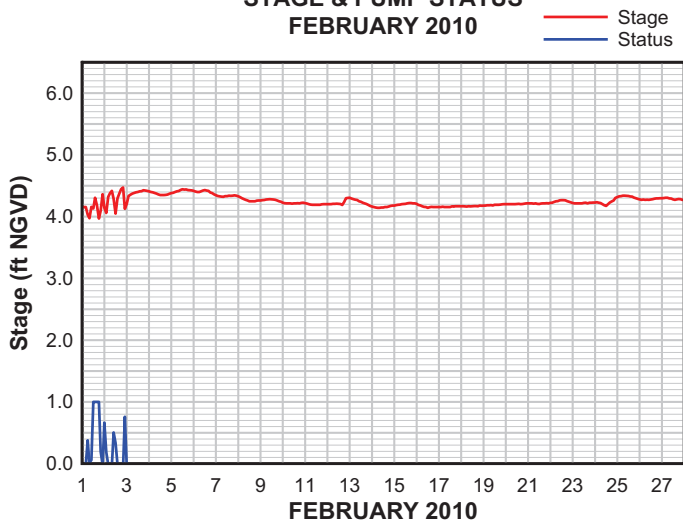

STAGES & PUMPS STATUS - FEBRUARY 2010

PUMP STATION 1 STAGE & PUMP STATUS FEBRUARY 2010

PUMP STATION 2 STAGE & PUMP STATUS FEBRUARY 2010

PUMP STATION 3 STAGE & PUMP STATUS FEBRUARY 2010

PUMP STATION 4 STAGE & PUMP STATUS FEBRUARY 2010

PUMP STATION 5 STAGE & PUMP STATUS FEBRUARY 2010

PUMP STATION 6 STAGE & PUMP STATUS FEBRUARY 2010